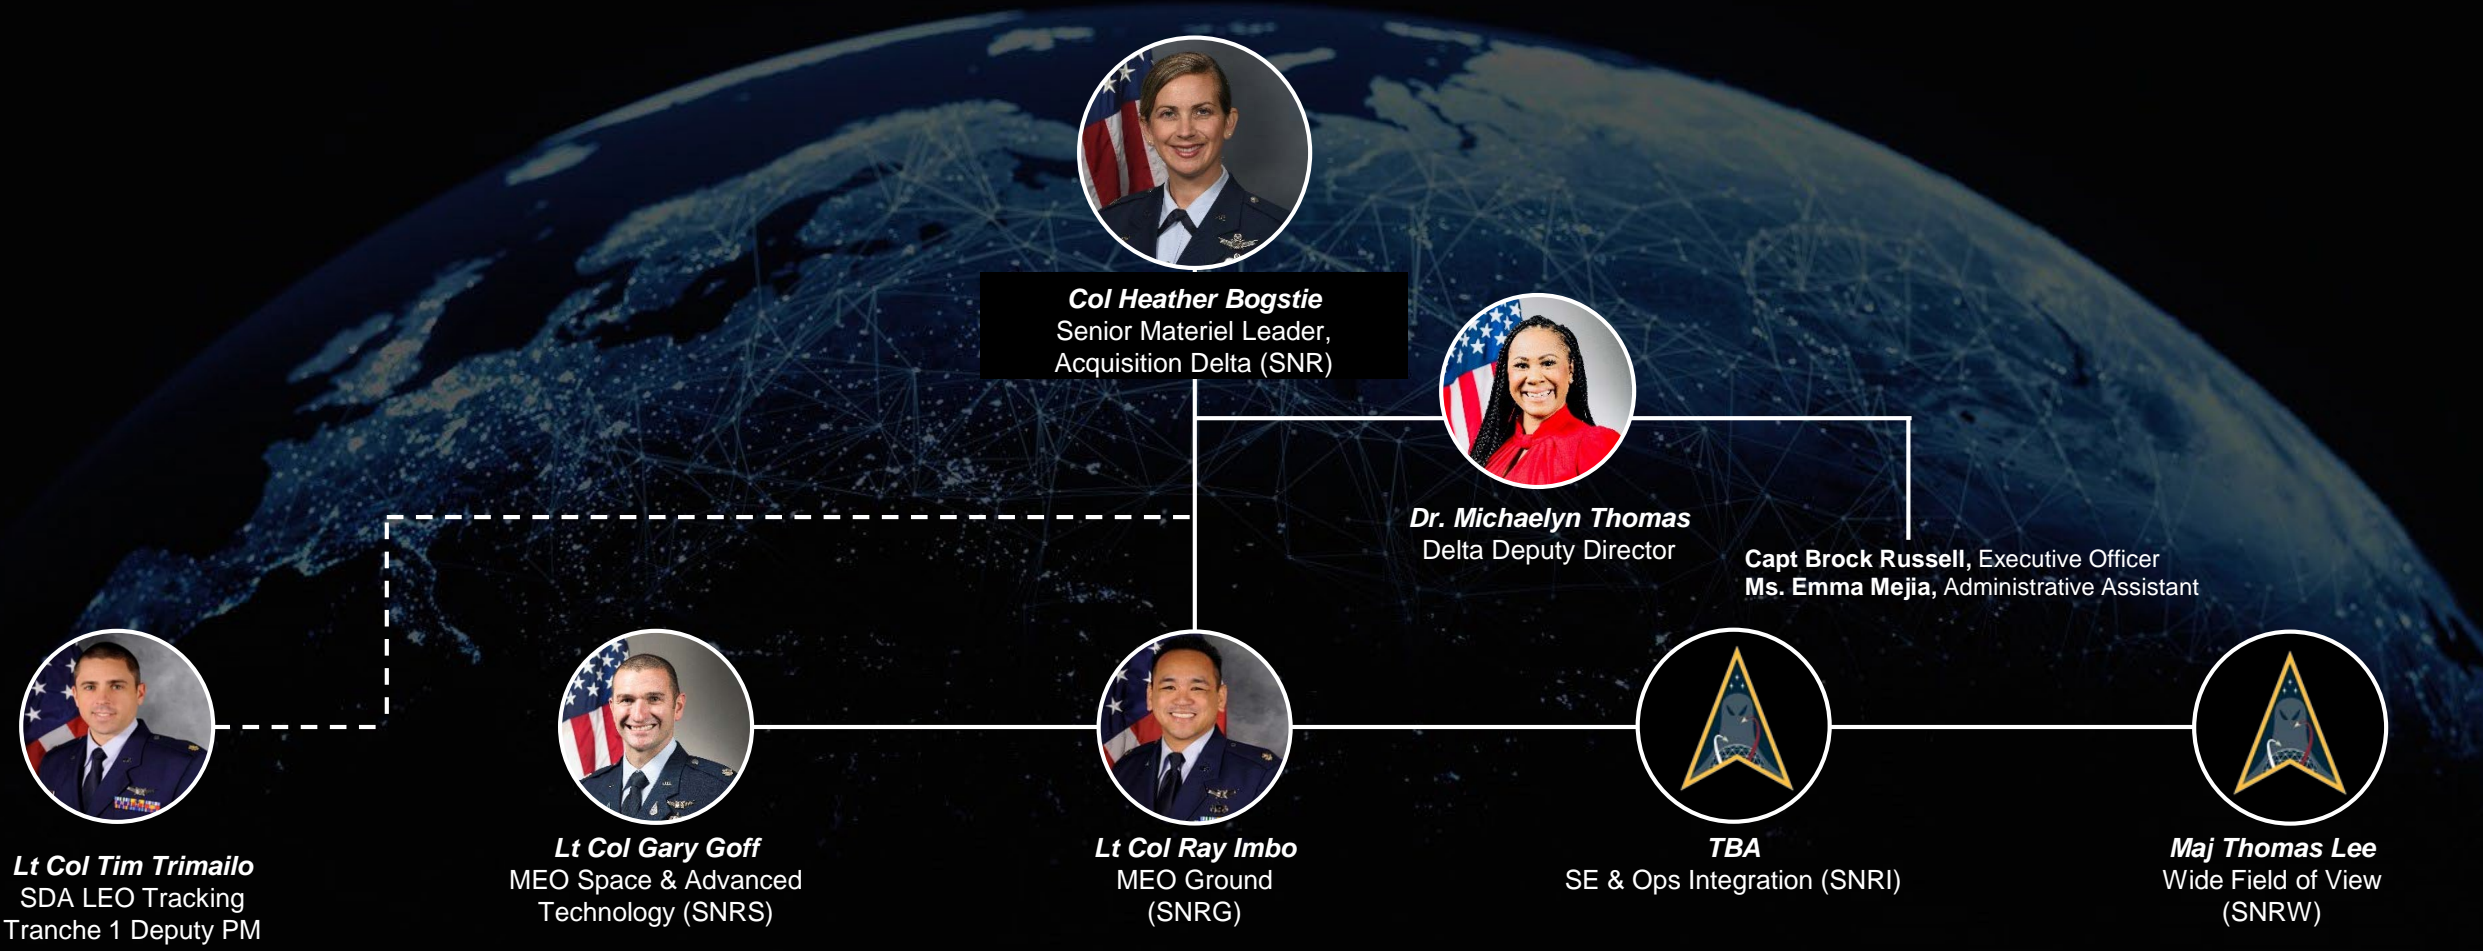

MEO Missile Warning, Tracking, and Defense

Delivering Capability Building Culture

Col Heather Bogstie

MEO Resilient Missile Warning, Tracking and Defense Delta Leadership Team

MEOW MW/MT/MD - Delivery in Epochs

	Prototypes	Epoch 1	Epoch 2	Epoch 3
Missile Warning	WFOV	Regional	Persistent global single sat coverage	Persistent simultaneous tracking & warning
Missile Tracking	HBTSS T0	Regional	Persistent global	Persistent simultaneous tracking & warning
Ground	Existing & contractor systems GOCO Ops	Enterprise Tip/Cue MVP GEP Solutions Data Fusion/Apps	Independent Tip/Cue Robust GEP FORGE	Robust, distributed FORGE +